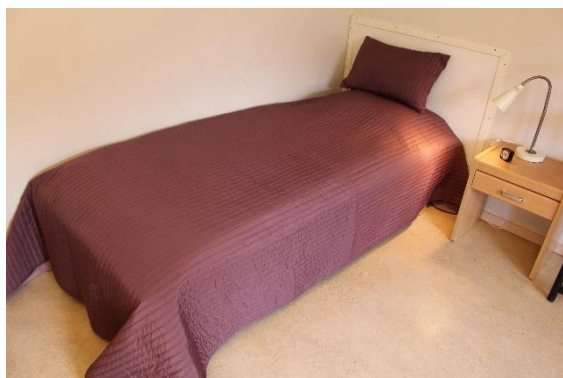

EXAMPLE PICTURES OF SINGLE ROOM AT SALTIS
SSE HOUSING

Living room

Bed

Bathroom

Kitchenette

All single rooms at Saltis are furnished, vary from 20 to 26 square meters with kitchenette, bathroom and a livingroom. The kitchenette has a sink, micro oven and hotplate(s). The bathroom has a shower, toilet and a basin.

You will also have access to a laundry room, free of charge.

Monthly rent includes internet, electricity, heating and water.

If you receive accommodation via SSE you are required to pay an administrative fee of SEK 1800 which will be added on your first rent invoice.