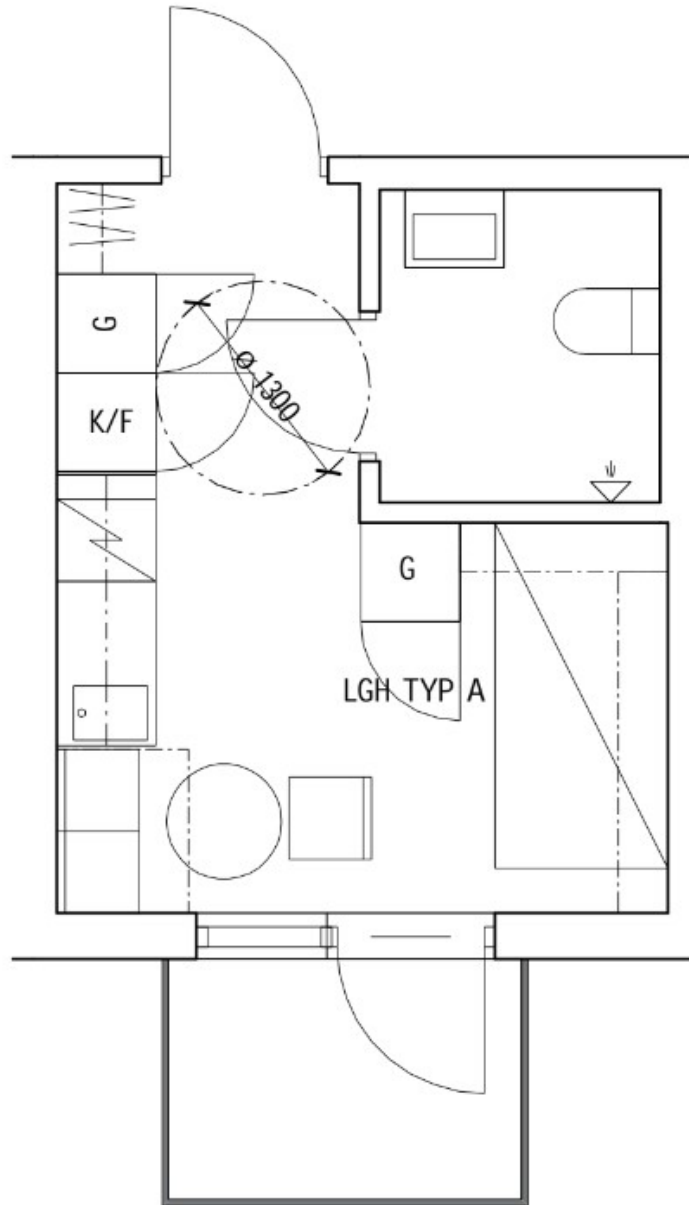

# Campus Star | Spånga

Studio apartments: 16 sqm

Floor plan